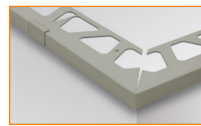

Product Item Numbers

Outside corner

Connector

5.3 Schluter®-BARA-RW

H = in. - mm	Item No.	
	Stainless steel 304 (1.4301 = V2A) (E)	Aluminum, color-coated
9/16" - 15 mm	RW 15 E	RW 15 <i>color*</i>
1" - 25 mm	RW 25 E	RW 25 <i>color*</i>
1-3/16" - 30 mm	RW 30 E	RW 30 <i>color*</i>
1-9/16" - 40 mm	RW 40 E	RW 40 <i>color*</i>
2-3/16" - 55 mm	RW 55 E	RW 55 <i>color*</i>
3" - 75 mm	RW 75 E	RW 75 <i>color*</i>
3-3/4" - 95 mm	RW 95 E	RW 95 <i>color*</i>
4-3/4" - 120 mm	RW 120 E	RW 120 <i>color*</i>
6" - 150 mm	RW 150 E	RW 150 <i>color*</i>

Length supplied: 8' 2-1/2" — 2.50 m

Accessories	Item No.
Outside corner, 90°	E 90 / <i>profile item number**</i>
Connector	V / <i>profile item number**</i>

*Color Codes

To complete the item number, add the *color* code (e.g., RW 15 **SB**).

Outside Corner

Connector

How to order corners:

** To complete the item number for corners, add the corresponding *profile item number* (e.g., E 90 / RW 15 E).

3/8" - 10 mm, 1-1/32" - 26 mm

Outside corner, 90°

Outside corner, 135°

Inside corner, 90°

5.5 Schluter®-BARA-RAK

Item No.
Aluminum, color-coated
RAK 50 <i>color*</i>

Length supplied: 8' 2-1/2" — 2.50 m

*Color Codes

To complete the item number, add the *color* code (e.g., RAK 50 **SB**).