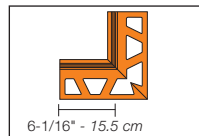

Length supplied: 8' 2-1/2" — 2.50 m

Accessories	Item No.
Outside corner, 90°	E 90 / <i>profile item number**</i>
Connector	V / <i>profile item number**</i>

*Color Codes

To complete the item number, add the *color* code (e.g., RW 15 **SB**).

Outside Corner

Connector

How to order corners:

** To complete the item number for corners, add the corresponding *profile item number* (e.g., E 90 / RW 15 E).

3/8" - 10 mm, 1-1/32" - 26 mm

Outside corner, 90°

Outside corner, 135°

Inside corner, 90°

5.5 Schluter®-BARA-RAK

Item No.
Aluminum, color-coated
RAK 50 <i>color*</i>

Length supplied: 8' 2-1/2" — 2.50 m

*Color Codes

To complete the item number, add the *color* code (e.g., RAK 50 **SB**).

Length supplied: 8' 2-1/2" – 2.50 m

*Color Code

To complete the item number, add the *color* code (e.g., RWL 65 **PG**).

5.1 Schluter®-BARA-ESOT

H = in. - mm	Item No.
	Stainless steel 304 (1.4301 = V2A) (E)
2-3/8" - 60 mm	ESOT 60
4-3/8" - 110 mm	ESOT 110