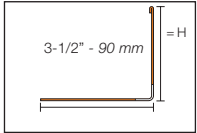

Outside Corner

Connector

How to order corners:

** To complete the item number for corners, add the corresponding *profile item number* (e.g., E 90 / RW 15 E).

3/8" - 10 mm, 1-1/32" - 26 mm

Outside corner, 90°

Outside corner, 135°

Inside corner, 90°

5.5 Schluter®-BARA-RAK

Item No.
Aluminum, color-coated
RAK 50 <i>color*</i>

Length supplied: 8' 2-1/2" — 2.50 m

*Color Codes

To complete the item number, add the *color* code (e.g., RAK 50 **SB**).

Connector

Outside Corner 90°

Inside Corner 90°

Outside Corner 135°

Connector

5.15 Schluter®-BARA-RWL

H = in. - mm	Item No.
	Aluminum, color-coated
9/16" - 15 mm	RWL 15 <i>color*</i>
1" - 25 mm	RWL 25 <i>color*</i>
1-3/16" - 30 mm	RWL 30 <i>color*</i>
1-9/16" - 40 mm	RWL 40 <i>color*</i>
2-3/16" - 55 mm	RWL 55 <i>color*</i>
3" - 75 mm	RWL 75 <i>color</i>
3-3/4" - 95 mm	RWL 95 <i>color*</i>
4-3/4" - 120 mm	RWL 120 <i>color*</i>
6" - 150 mm	RWL 150 <i>color*</i>

Length supplied: 8' 2-1/2" – 2.50 m

*Color Code

To complete the item number, add the *color* code (e.g., RWL 65 **PG**).

5.1 Schluter®-BARA-ESOT

H = in. - mm	Item No.
	Stainless steel 304 (1.4301 = V2A) (E)
2-3/8" - 60 mm	ESOT 60
4-3/8" - 110 mm	ESOT 110