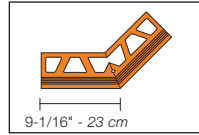

Product Item Numbers

Outside corner

Connector

5.3 Schluter®-BARA-RW

H = in. - mm	Item No.	
	Stainless steel 304 (1.4301 = V2A) (E)	Aluminum, color-coated
9/16" - 15 mm	RW 15 E	RW 15 <i>color*</i>
1" - 25 mm	RW 25 E	RW 25 <i>color*</i>
1-3/16" - 30 mm	RW 30 E	RW 30 <i>color*</i>
1-9/16" - 40 mm	RW 40 E	RW 40 <i>color*</i>
2-3/16" - 55 mm	RW 55 E	RW 55 <i>color*</i>
3" - 75 mm	RW 75 E	RW 75 <i>color*</i>
3-3/4" - 95 mm	RW 95 E	RW 95 <i>color*</i>
4-3/4" - 120 mm	RW 120 E	RW 120 <i>color*</i>
6" - 150 mm	RW 150 E	RW 150 <i>color*</i>

Length supplied: 8' 2-1/2" — 2.50 m

Accessories	Item No.
Outside corner, 90°	E 90 / <i>profile item number**</i>
Connector	V / <i>profile item number**</i>

*Color Codes

To complete the item number, add the *color* code (e.g., RW 15 **SB**).

Outside Corner

Connector

How to order corners:

** To complete the item number for corners, add the corresponding *profile item number* (e.g., E 90 / RW 15 E).

3/8" - 10 mm, 1-1/32" - 26 mm

Outside corner, 90°

Outside corner, 135°

Inside corner, 90°

5.5 Schluter®-BARA-RAK

Item No.
Aluminum, color-coated
RAK 50 <i>color*</i>

Length supplied: 8' 2-1/2" — 2.50 m

*Color Codes

To complete the item number, add the *color* code (e.g., RAK 50 **SB**).