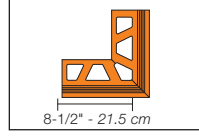

Length supplied: 8' 2-1/2" — 2.50 m

Accessories	Item No.
Outside corner, 90°	E 90 / <i>profile item number**</i>
Connector	V / <i>profile item number**</i>

*Color Codes

To complete the item number, add the *color* code (e.g., RW 15 **SB**).

Outside Corner

Connector

How to order corners:

** To complete the item number for corners, add the corresponding *profile item number* (e.g., E 90 / RW 15 E).

3/8" - 10 mm, 1-1/32" - 26 mm

Outside corner, 90°

Outside corner, 135°

Inside corner, 90°

5.5 Schluter®-BARA-RAK

Item No.
Aluminum, color-coated
RAK 50 <i>color*</i>

Length supplied: 8' 2-1/2" — 2.50 m

*Color Codes

To complete the item number, add the *color* code (e.g., RAK 50 **SB**).

Length supplied: 8' 2-1/2" – 2.50 m

*Color Code

To complete the item number, add the *color* code (e.g., RWL 65 **PG**).

5.1 Schluter®-BARA-ESOT

H = in. - mm	Item No.
	Stainless steel 304 (1.4301 = V2A) (E)
2-3/8" - 60 mm	ESOT 60
4-3/8" - 110 mm	ESOT 110