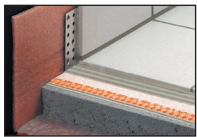

Connector

Outside Corner 90°

Inside Corner 90°

Outside Corner 135°

Connector

5.15 Schluter®-BARA-RWL

H = in. - mm	Item No.
	Aluminum, color-coated
9/16" - 15 mm	RWL 15 <i>color*</i>
1" - 25 mm	RWL 25 <i>color*</i>
1-3/16" - 30 mm	RWL 30 <i>color*</i>
1-9/16" - 40 mm	RWL 40 <i>color*</i>
2-3/16" - 55 mm	RWL 55 <i>color*</i>
3" - 75 mm	RWL 75 <i>color</i>
3-3/4" - 95 mm	RWL 95 <i>color*</i>
4-3/4" - 120 mm	RWL 120 <i>color*</i>
6" - 150 mm	RWL 150 <i>color*</i>

Length supplied: 8' 2-1/2" – 2.50 m

*Color Code

To complete the item number, add the *color* code (e.g., RWL 65 **PG**).

5.1 Schluter®-BARA-ESOT

H = in. - mm	Item No.
	Stainless steel 304 (1.4301 = V2A) (E)
2-3/8" - 60 mm	ESOT 60
4-3/8" - 110 mm	ESOT 110