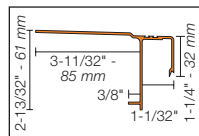

Length supplied: 8' 2-1/2" — 2.50 m

Accessories	Item No.
Outside corner, 90°	E 90 / <i>profile item number**</i>
Connector	V / <i>profile item number**</i>

*Color Codes

To complete the item number, add the *color* code (e.g., RW 15 **SB**).

Outside Corner

Connector

How to order corners:

** To complete the item number for corners, add the corresponding *profile item number* (e.g., E 90 / RW 15 E).

3/8" - 10 mm, 1-1/32" - 26 mm

Outside corner, 90°

Outside corner, 135°

Inside corner, 90°

5.5 Schluter®-BARA-RAK

Item No.
Aluminum, color-coated
RAK 50 <i>color*</i>

Length supplied: 8' 2-1/2" — 2.50 m

*Color Codes

To complete the item number, add the *color* code (e.g., RAK 50 **SB**).

Length supplied: 8' 2-1/2" – 2.50 m

*Color Code

To complete the item number, add the *color* code (e.g., RWL 65 **PG**).

5.1 Schluter®-BARA-ESOT

H = in. - mm	Item No.
	Stainless steel 304 (1.4301 = V2A) (E)
2-3/8" - 60 mm	ESOT 60
4-3/8" - 110 mm	ESOT 110