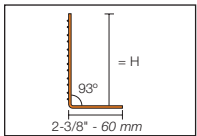

Outside Corner

Connector

How to order corners:

** To complete the item number for corners, add the corresponding *profile item number* (e.g., E 90 / RW 15 E).

3/8" - 10 mm, 1-1/32" - 26 mm

Outside corner, 90°

Connector

Outside Corner 90°

Inside Corner 90°

Outside Corner 135°

Connector

5.15 Schluter®-BARA-RWL

H = in. - mm	Item No.
	Aluminum, color-coated
9/16" - 15 mm	RWL 15 <i>color*</i>
1" - 25 mm	RWL 25 <i>color*</i>
1-3/16" - 30 mm	RWL 30 <i>color*</i>
1-9/16" - 40 mm	RWL 40 <i>color*</i>
2-3/16" - 55 mm	RWL 55 <i>color*</i>
3" - 75 mm	RWL 75 <i>color</i>
3-3/4" - 95 mm	RWL 95 <i>color*</i>
4-3/4" - 120 mm	RWL 120 <i>color*</i>
6" - 150 mm	RWL 150 <i>color*</i>

Length supplied: 8' 2-1/2" – 2.50 m

*Color Code

To complete the item number, add the *color* code (e.g., RWL 65 **PG**).

5.1 Schluter®-BARA-ESOT

H = in. - mm	Item No.
	Stainless steel 304 (1.4301 = V2A) (E)
2-3/8" - 60 mm	ESOT 60
4-3/8" - 110 mm	ESOT 110

Length supplied: 8' 2-1/2" – 2.50 m

Schluter®-BARA-STU

Item No.	Length	Width	Thickness
STU 335 + <i>color*</i>	13" - 33 cm	2" - 5 cm	1/64" - 0.5 mm

*Color Codes

To complete the item number, add the *color* code (e.g., STU 335 **SB**).