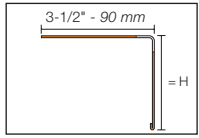

Product Item Numbers

Outside corner

Connector

5.3 Schluter®-BARA-RW

H = in. - mm	Item No.	
	Stainless steel 304 (1.4301 = V2A) (E)	Aluminum, color-coated
9/16" - 15 mm	RW 15 E	RW 15 <i>color*</i>
1" - 25 mm	RW 25 E	RW 25 <i>color*</i>
1-3/16" - 30 mm	RW 30 E	RW 30 <i>color*</i>
1-9/16" - 40 mm	RW 40 E	RW 40 <i>color*</i>
2-3/16" - 55 mm	RW 55 E	RW 55 <i>color*</i>
3" - 75 mm	RW 75 E	RW 75 <i>color*</i>
3-3/4" - 95 mm	RW 95 E	RW 95 <i>color*</i>
4-3/4" - 120 mm	RW 120 E	RW 120 <i>color*</i>
6" - 150 mm	RW 150 E	RW 150 <i>color*</i>

Length supplied: 8' 2-1/2" — 2.50 m

Accessories	Item No.
Outside corner, 90°	E 90 / <i>profile item number**</i>
Connector	V / <i>profile item number**</i>

*Color Codes

To complete the item number, add the *color* code (e.g., RW 15 **SB**).

Outside Corner

Connector

How to order corners:

** To complete the item number for corners, add the corresponding *profile item number* (e.g., E 90 / RW 15 E).

3/8" - 10 mm, 1-1/32" - 26 mm

Outside corner, 90°

Length supplied: 8' 2-1/2" – 2.50 m

*Color Code

To complete the item number, add the *color* code (e.g., RWL 65 **PG**).

5.1 Schluter®-BARA-ESOT

H = in. - mm	Item No.
	Stainless steel 304 (1.4301 = V2A) (E)
2-3/8" - 60 mm	ESOT 60
4-3/8" - 110 mm	ESOT 110