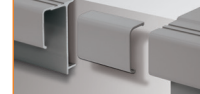

Connector

Outside Corner 90°

Inside Corner 90°

Outside Corner 135°

Connector

5.15 Schluter®-BARA-RWL

H = in. - mm	Item No.
	Aluminum, color-coated
9/16" - 15 mm	RWL 15 <i>color*</i>
1" - 25 mm	RWL 25 <i>color*</i>
1-3/16" - 30 mm	RWL 30 <i>color*</i>
1-9/16" - 40 mm	RWL 40 <i>color*</i>
2-3/16" - 55 mm	RWL 55 <i>color*</i>
3" - 75 mm	RWL 75 <i>color</i>
3-3/4" - 95 mm	RWL 95 <i>color*</i>
4-3/4" - 120 mm	RWL 120 <i>color*</i>
6" - 150 mm	RWL 150 <i>color*</i>

Length supplied: 8' 2-1/2" – 2.50 m

*Color Code

To complete the item number, add the *color* code (e.g., RWL 65 **PG**).

5.1 Schluter®-BARA-ESOT

H = in. - mm	Item No.
	Stainless steel 304 (1.4301 = V2A) (E)
2-3/8" - 60 mm	ESOT 60
4-3/8" - 110 mm	ESOT 110