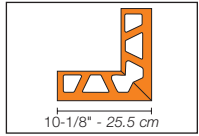

Product Item Numbers

Outside corner

Connector

5.3 Schluter®-BARA-RW

H = in. - mm	Item No.	
	Stainless steel 304 (1.4301 = V2A) (E)	Aluminum, color-coated
9/16" - 15 mm	RW 15 E	RW 15 <i>color*</i>
1" - 25 mm	RW 25 E	RW 25 <i>color*</i>
1-3/16" - 30 mm	RW 30 E	RW 30 <i>color*</i>
1-9/16" - 40 mm	RW 40 E	RW 40 <i>color*</i>
2-3/16" - 55 mm	RW 55 E	RW 55 <i>color*</i>
3" - 75 mm	RW 75 E	RW 75 <i>color*</i>
3-3/4" - 95 mm	RW 95 E	RW 95 <i>color*</i>
4-3/4" - 120 mm	RW 120 E	RW 120 <i>color*</i>
6" - 150 mm	RW 150 E	RW 150 <i>color*</i>

Length supplied: 8' 2-1/2" — 2.50 m

Accessories	Item No.
Outside corner, 90°	E 90 / <i>profile item number**</i>
Connector	V / <i>profile item number**</i>

*Color Codes

To complete the item number, add the *color* code (e.g., RW 15 **SB**).

Outside Corner

Connector

How to order corners:

** To complete the item number for corners, add the corresponding *profile item number* (e.g., E 90 / RW 15 E).

3/8" - 10 mm, 1-1/32" - 26 mm

Outside corner, 90°

Outside corner, 135°

Inside corner, 90°

5.5 Schluter®-BARA-RAK

Item No.
Aluminum, color-coated
RAK 50 <i>color*</i>

Length supplied: 8' 2-1/2" — 2.50 m

*Color Codes

To complete the item number, add the *color* code (e.g., RAK 50 **SB**).