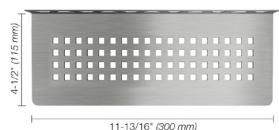

17.1 Schluter®-SHELF-W

Wall shelf

Schluter®-SHELF-W - FLORAL	
Item No.	Finish
SWS1 D5 EB	Brushed stainless steel
SWS1 D5 MBW	Matte white
SWS1 D5 MGS	Matte black
SWS1 D5 TSBG	Greige
SWS1 D5 TSC	Cream
SWS1 D5 TSOB	Bronze
SWS1 D5 TSSG	Stone grey

Schluter®-SHELF-W - CURVE	
Item No.	Finish
SWS1 D6 EB	Brushed stainless steel
SWS1 D6 MBW	Matte white
SWS1 D6 MGS	Matte black
SWS1 D6 TSBG	Greige
SWS1 D6 TSC	Cream
SWS1 D6 TSOB	Bronze
SWS1 D6 TSSG	Stone grey

Schluter®-SHELF-W - PURE	
Item No.	Finish
SWS1 D7 EB	Brushed stainless steel
SWS1 D7 MBW	Matte white
SWS1 D7 MGS	Matte black
SWS1 D7 TSBG	Greige
SWS1 D7 TSC	Cream
SWS1 D7 TSOB	Bronze
SWS1 D7 TSSG	Stone grey