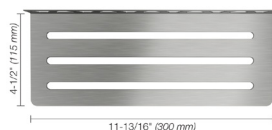

17.1 Schluter®-SHELF-W

Wall shelf

Schluter®-SHELF-W - FLORAL	
Item No.	Finish
SWS1 D5 EB	Brushed stainless steel
SWS1 D5 MBW	Matte white
SWS1 D5 MGS	Matte black
SWS1 D5 TSBG	Greige
SWS1 D5 TSC	Cream
SWS1 D5 TSOB	Bronze
SWS1 D5 TSSG	Stone grey

Schluter®-SHELF-W - CURVE	
Item No.	Finish
SWS1 D6 EB	Brushed stainless steel
SWS1 D6 MBW	Matte white
SWS1 D6 MGS	Matte black
SWS1 D6 TSBG	Greige
SWS1 D6 TSC	Cream
SWS1 D6 TSOB	Bronze
SWS1 D6 TSSG	Stone grey

Schluter®-SHELF-W - PURE	
Item No.	Finish
SWS1 D7 EB	Brushed stainless steel
SWS1 D7 MBW	Matte white
SWS1 D7 MGS	Matte black
SWS1 D7 TSBG	Greige
SWS1 D7 TSC	Cream
SWS1 D7 TSOB	Bronze
SWS1 D7 TSSG	Stone grey