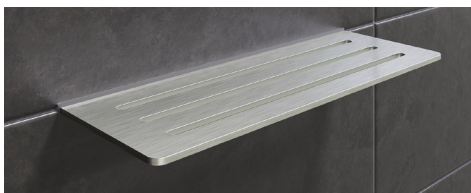

17.1 Schluter®-SHELF-W

Wall shelf

Schluter®-SHELF-W - FLORAL	
Item No.	Finish
SWS1 D5 EB	Brushed stainless steel
SWS1 D5 MBW	Matte white
SWS1 D5 MGS	Matte black
SWS1 D5 TSBG	Greige
SWS1 D5 TSC	Cream
SWS1 D5 TSOB	Bronze
SWS1 D5 TSSG	Stone grey

Schluter®-SHELF-W - CURVE	
Item No.	Finish
SWS1 D6 EB	Brushed stainless steel
SWS1 D6 MBW	Matte white
SWS1 D6 MGS	Matte black
SWS1 D6 TSBG	Greige
SWS1 D6 TSC	Cream
SWS1 D6 TSOB	Bronze
SWS1 D6 TSSG	Stone grey

Schluter®-SHELF-W - PURE	
Item No.	Finish
SWS1 D7 EB	Brushed stainless steel
SWS1 D7 MBW	Matte white
SWS1 D7 MGS	Matte black
SWS1 D7 TSBG	Greige
SWS1 D7 TSC	Cream
SWS1 D7 TSOB	Bronze
SWS1 D7 TSSG	Stone grey

Schluter®-SHELF-W - SQUARE	
Item No.	Finish
SWS1 D3 EB	Brushed stainless steel
SWS1 D3 MBW	Matte white
SWS1 D3 MGS	Matte black
SWS1 D3 TSBG	Greige
SWS1 D3 TSC	Cream
SWS1 D3 TSOB	Bronze
SWS1 D3 TSSG	Stone grey