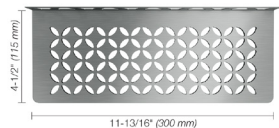

17.1 Schluter®-SHELF-W

Wall shelf

Schluter®-SHELF-W - FLORAL	
Item No.	Finish
SWS1 D5 EB	Brushed stainless steel
SWS1 D5 MBW	Matte white
SWS1 D5 MGS	Matte black
SWS1 D5 TSBG	Greige
SWS1 D5 TSC	Cream
SWS1 D5 TSOB	Bronze
SWS1 D5 TSSG	Stone grey

Schluter®-SHELF-W - CURVE	
Item No.	Finish
SWS1 D6 EB	Brushed stainless steel
SWS1 D6 MBW	Matte white
SWS1 D6 MGS	Matte black
SWS1 D6 TSBG	Greige
SWS1 D6 TSC	Cream
SWS1 D6 TSOB	Bronze
SWS1 D6 TSSG	Stone grey

Schluter®-SHELF-W - PURE	
Item No.	Finish
SWS1 D7 EB	Brushed stainless steel
SWS1 D7 MBW	Matte white
SWS1 D7 MGS	Matte black
SWS1 D7 TSBG	Greige
SWS1 D7 TSC	Cream
SWS1 D7 TSOB	Bronze
SWS1 D7 TSSG	Stone grey