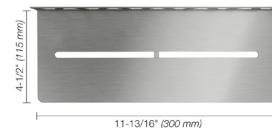

17.1 Schluter®-SHELF-W

Wall shelf

Schluter®-SHELF-W - FLORAL	
Item No.	Finish
SWS1 D5 EB	Brushed stainless steel
SWS1 D5 MBW	Matte white
SWS1 D5 MGS	Matte black
SWS1 D5 TSBG	Greige
SWS1 D5 TSC	Cream
SWS1 D5 TSOB	Bronze
SWS1 D5 TSSG	Stone grey

Schluter®-SHELF-W - CURVE	
Item No.	Finish
SWS1 D6 EB	Brushed stainless steel
SWS1 D6 MBW	Matte white
SWS1 D6 MGS	Matte black
SWS1 D6 TSBG	Greige
SWS1 D6 TSC	Cream
SWS1 D6 TSOB	Bronze
SWS1 D6 TSSG	Stone grey

Schluter®-SHELF-W - PURE	
Item No.	Finish
SWS1 D7 EB	Brushed stainless steel
SWS1 D7 MBW	Matte white
SWS1 D7 MGS	Matte black
SWS1 D7 TSBG	Greige
SWS1 D7 TSC	Cream
SWS1 D7 TSOB	Bronze
SWS1 D7 TSSG	Stone grey