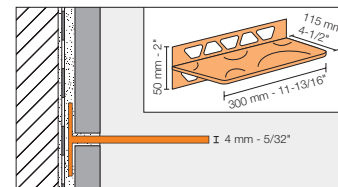

Schluter®-SHELF-W - SQUARE	
Item No.	Finish
SWS1 D3 EB	Brushed stainless steel
SWS1 D3 MBW	Matte white
SWS1 D3 MGS	Matte black
SWS1 D3 TSBG	Greige
SWS1 D3 TSC	Cream
SWS1 D3 TSOB	Bronze
SWS1 D3 TSSG	Stone grey

Schluter®-SHELF-W - WAVE	
Item No.	Finish
SWS1 D10 EB	Brushed stainless steel
SWS1 D10 MBW	Matte white
SWS1 D10 MGS	Matte black
SWS1 D10 TSBG	Greige
SWS1 D10 TSC	Cream
SWS1 D10 TSOB	Bronze
SWS1 D10 TSSG	Stone grey