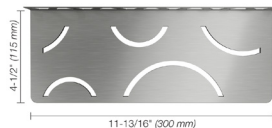

17.1 Schluter®-SHELF-W

Wall shelf

Schluter®-SHELF-W - FLORAL	
Item No.	Finish
SWS1 D5 EB	Brushed stainless steel
SWS1 D5 MBW	Matte white
SWS1 D5 MGS	Matte black
SWS1 D5 TSBG	Greige
SWS1 D5 TSC	Cream
SWS1 D5 TSOB	Bronze
SWS1 D5 TSSG	Stone grey

Schluter®-SHELF-W - CURVE	
Item No.	Finish
SWS1 D6 EB	Brushed stainless steel
SWS1 D6 MBW	Matte white
SWS1 D6 MGS	Matte black
SWS1 D6 TSBG	Greige
SWS1 D6 TSC	Cream
SWS1 D6 TSOB	Bronze
SWS1 D6 TSSG	Stone grey

Schluter®-SHELF-W - PURE	
Item No.	Finish
SWS1 D7 EB	Brushed stainless steel
SWS1 D7 MBW	Matte white
SWS1 D7 MGS	Matte black
SWS1 D7 TSBG	Greige
SWS1 D7 TSC	Cream
SWS1 D7 TSOB	Bronze
SWS1 D7 TSSG	Stone grey