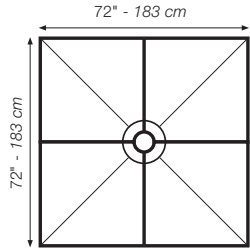

Schluter®-KERDI-SHOWER-KIT		Quantity				
Includes	Description					
		48" x 48"	72" x 72"	32" x 60"	38" x 38"	48" x 72"
1	KERDI-SHOWER-ST Shower Tray	1	1	1	1	1
2	KERDI-SHOWER-SC Shower Curb 48" x 6" x 4-1/2"	1	2	2	1	2
3	KERDI 5 M Waterproofing membrane 3' 3" x 16' 5" = <b>54 ft<sup>2</sup></b>					1
	KERDI 10 M Waterproofing membrane 3' 3" x 33' = <b>108 ft<sup>2</sup></b>			1	1	1
	KERDI 12 M Waterproofing membrane 3' 3" x 39' 4" = <b>128 ft<sup>2</sup></b>	1				
	KERDI 20 M Waterproofing membrane 3' 3" x 65' 7" = <b>215 ft<sup>2</sup></b>		1			
4	KERDI-BAND Waterproofing strip 5" x 33'	1	2	1	1	2
5	KERDI-DRAIN Drain, with integrated bonding flange with 2" (50 mm) outlet	1	1	1	1	1
6	KERDI-KERECK-F Preformed waterproofing corners	4 inside and 2 outside				
7	KERDI-SEAL-PS Pipe seal (3/4" - 20 mm)	1		1		
8	KERDI-SEAL-MV Mixing valve seal	1		1		

48" x 48" (122 cm x 122 cm) Kit		
Item No.	Drain Material	Grate finish
KK 122 ABS E	ABS	Stainless steel 304 (1.4301 = V2A)
KK 122 ABS EP	ABS	Chrome
KK 122 PVC E	PVC	Stainless steel 304 (1.4301 = V2A)
KK 122 PVC EP	PVC	Chrome

Note: Tray features off-center drain placement: 10" (25.4 cm) o.c. from end of tray.

38" x 38" (97 cm x 97 cm) Kit		
Item No.	Drain Material	Grate finish
KK 97 ABS E	ABS	Stainless steel 304 (1.4301 = V2A)
KK 97 ABS EP	ABS	Chrome
KK 97 PVC E	PVC	Stainless steel 304 (1.4301 = V2A)
KK 97 PVC EP	PVC	Chrome

Item No.	Tray size
KK122	48" x 48"
KK183	72" x 72"
KK81152	32" x 60"
KKB81152	32" x 60" off-center drain
KK97	38" x 38"
KK122183	48" x 72"