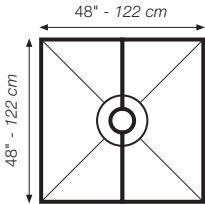

Schluter®-KERDI-SHOWER-KIT		Quantity				
Includes	Description					
		48" x 48"	72" x 72"	32" x 60"	38" x 38"	48" x 72"
1	KERDI-SHOWER-ST Shower Tray	1	1	1	1	1
2	KERDI-SHOWER-SC Shower Curb 48" x 6" x 4-1/2"	1	2	2	1	2
3	KERDI 5 M Waterproofing membrane 3' 3" x 16' 5" = <b>54 ft<sup>2</sup></b>					1
	KERDI 10 M Waterproofing membrane 3' 3" x 33' = <b>108 ft<sup>2</sup></b>			1	1	1
	KERDI 12 M Waterproofing membrane 3' 3" x 39' 4" = <b>128 ft<sup>2</sup></b>	1				
	KERDI 20 M Waterproofing membrane 3' 3" x 65' 7" = <b>215 ft<sup>2</sup></b>		1			
4	KERDI-BAND Waterproofing strip 5" x 33'	1	2	1	1	2
5	KERDI-DRAIN Drain, with integrated bonding flange with 2" (50 mm) outlet	1	1	1	1	1
6	KERDI-KERECK-F Preformed waterproofing corners	4 inside and 2 outside				
7	KERDI-SEAL-PS Pipe seal (3/4" - 20 mm)	1		1		
8	KERDI-SEAL-MV Mixing valve seal	1		1		

48" x 48" (122 cm x 122 cm) Kit		
Item No.	Drain Material	Grate finish
KK 122 ABS E	ABS	Stainless steel 304 (1.4301 = V2A)
KK 122 ABS EP	ABS	Chrome
KK 122 PVC E	PVC	Stainless steel 304 (1.4301 = V2A)
KK 122 PVC EP	PVC	Chrome

Note: Tray features off-center drain placement: 10" (25.4 cm) o.c. from end of tray.

38" x 38" (97 cm x 97 cm) Kit		
Item No.	Drain Material	Grate finish
KK 97 ABS E	ABS	Stainless steel 304 (1.4301 = V2A)
KK 97 ABS EP	ABS	Chrome
KK 97 PVC E	PVC	Stainless steel 304 (1.4301 = V2A)
KK 97 PVC EP	PVC	Chrome

Item No.	Tray size
KK122	48" x 48"
KK183	72" x 72"
KK81152	32" x 60"
KKB81152	32" x 60" off-center drain
KK97	38" x 38"
KK122183	48" x 72"