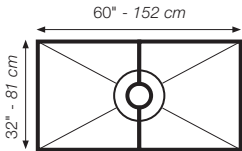

32" x 60" (81 cm x 152 cm) Kit		
Item No.	Drain Material	Grate finish
KK 81152 ABS E	ABS	Stainless steel 304 (1.4301 = V2A)
KK 81152 ABS EP	ABS	Chrome
KK 81152 PVC E	PVC	Stainless steel 304 (1.4301 = V2A)
KK 81152 PVC EP	PVC	Chrome

32" x 60" (81 cm x 152 cm) Kit		
Item No.	Drain Material	Grate finish
KKB 81152 ABS E	ABS	Stainless steel 304 (1.4301 = V2A)
KKB 81152 ABS EP	ABS	Chrome
KKB 81152 PVC E	PVC	Stainless steel 304 (1.4301 = V2A)
KKB 81152 PVC EP	PVC	Chrome

Note: Tray features off-center drain placement: 10" (25.4 cm) o.c. from end of tray.