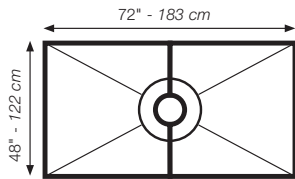

38" x 38" (97 cm x 97 cm) Kit		
Item No.	Drain Material	Grate finish
KK 97 ABS E	ABS	Stainless steel 304 (1.4301 = V2A)
KK 97 ABS EP	ABS	Chrome
KK 97 PVC E	PVC	Stainless steel 304 (1.4301 = V2A)
KK 97 PVC EP	PVC	Chrome

48" x 72" (122 cm x 183 cm) Kit		
Item No.	Drain Material	Grate finish
KK 122183 ABS E	ABS	Stainless steel 304 (1.4301 = V2A)
KK 122183 ABS EP	ABS	Chrome
KK 122183 PVC E	PVC	Stainless steel 304 (1.4301 = V2A)
KK 122183 PVC EP	PVC	Chrome