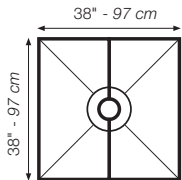

38" x 38" (97 cm x 97 cm) Kit		
Item No.	Drain Material	Grate finish
KK 97 ABS E	ABS	Stainless steel 304 (1.4301 = V2A)
KK 97 ABS EP	ABS	Chrome
KK 97 PVC E	PVC	Stainless steel 304 (1.4301 = V2A)
KK 97 PVC EP	PVC	Chrome

48" x 72" (122 cm x 183 cm) Kit		
Item No.	Drain Material	Grate finish
KK 122183 ABS E	ABS	Stainless steel 304 (1.4301 = V2A)
KK 122183 ABS EP	ABS	Chrome
KK 122183 PVC E	PVC	Stainless steel 304 (1.4301 = V2A)
KK 122183 PVC EP	PVC	Chrome