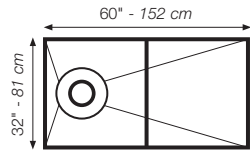

32" x 60" (81 cm x 152 cm) Kit		
Item No.	Drain Material	Grate finish
KK 81152 ABS E	ABS	Stainless steel 304 (1.4301 = V2A)
KK 81152 ABS EP	ABS	Chrome
KK 81152 PVC E	PVC	Stainless steel 304 (1.4301 = V2A)
KK 81152 PVC EP	PVC	Chrome

32" x 60" (81 cm x 152 cm) Kit		
Item No.	Drain Material	Grate finish
KKB 81152 ABS E	ABS	Stainless steel 304 (1.4301 = V2A)
KKB 81152 ABS EP	ABS	Chrome
KKB 81152 PVC E	PVC	Stainless steel 304 (1.4301 = V2A)
KKB 81152 PVC EP	PVC	Chrome

Note: Tray features off-center drain placement: 10" (25.4 cm) o.c. from end of tray.