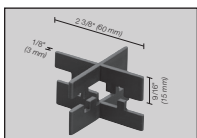

Schluter®-TROBA-ZFK			
Item No.	Description	Height	Packaging
TZFK3	Joint spacer	9/16" - 15 mm	50/bag