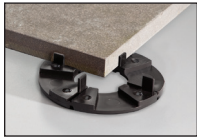

Product Item Numbers

Schluter®-TROBA-LEVEL-LV 3			
Item No.	Description	Height	Packaging
TLLV3/10	Stackable paver support	1/8" - 3 mm	10/box

Schluter®-TROBA-LEVEL-PL 10			
Item No.	Description	Height	Packaging
TLPL10/10	Stackable paver support	3/8" - 10 mm	10/box

Schluter®-TROBA-LEVEL-PLA 30			
Item No.	Description	Height	Packaging
TLPLA30/10	Stackable paver support extension	1-3/16" - 30 mm	10/box

Schluter®-TROBA-LEVEL-PLV 60			
Item No.	Description	Height	Packaging
TLPLV60/6	Adjustable paver support	2 3/8" - 5 1/8" 60 - 130 mm	6/box

Schluter®-TROBA-LEVEL-PLA 70			
Item No.	Description	Height	Packaging
TLPLA70/6	Adjustable paver support extension	2 3/4" - 70 mm	6/box

Schluter®-TROBA-LEVEL-AP 1			
Item No.	Description	Height	Packaging
TLAP1	Leveling shim	1/32" - 1 mm	250/bag