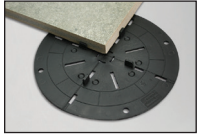

Product Item Numbers

Schluter®-TROBA-LEVEL-LV 3			
Item No.	Description	Height	Packaging
TLLV3/10	Stackable paver support	1/8" - 3 mm	10/box

Schluter®-TROBA-LEVEL-PL 10			
Item No.	Description	Height	Packaging
TLPL10/10	Stackable paver support	3/8" - 10 mm	10/box

Schluter®-TROBA-LEVEL-PLA 30			
Item No.	Description	Height	Packaging
TLPLA30/10	Stackable paver support extension	1-3/16" - 30 mm	10/box

Schluter®-TROBA-LEVEL-PLV 60			
Item No.	Description	Height	Packaging
TLPLV60/6	Adjustable paver support	2 3/8" - 5 1/8" 60 - 130 mm	6/box