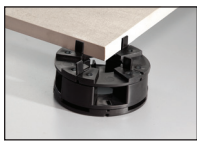

Product Item Numbers

Schluter®-TROBA-LEVEL-LV 3			
Item No.	Description	Height	Packaging
TLLV3/10	Stackable paver support	1/8" - 3 mm	10/box

Schluter®-TROBA-LEVEL-PL 10			
Item No.	Description	Height	Packaging
TLPL10/10	Stackable paver support	3/8" - 10 mm	10/box

Schluter®-TROBA-LEVEL-PLA 30			
Item No.	Description	Height	Packaging
TLPLA30/10	Stackable paver support extension	1-3/16" - 30 mm	10/box

Schluter®-TROBA-LEVEL-PLV 60			
Item No.	Description	Height	Packaging
TLPLV60/6	Adjustable paver support	2 3/8" - 5 1/8" 60 - 130 mm	6/box