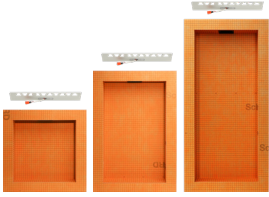

Product Item Numbers

Schluter®-KERDI-BOARD-SNLT				Niche with white LED
Item No.	Height	Width	Depth	Shelf
KB 12 SNLT 1 WW	305 mm - 12"	305 mm - 12"	89 mm - 3-1/2"	-
KB 12 SNLT 2 WW	508 mm - 20"	305 mm - 12"	89 mm - 3-1/2"	-
KB 12 SNLT 3 WW	711 mm - 28"	305 mm - 12"	89 mm - 3-1/2"	1

Schluter®-LIPROTEC-CW				Cable for LIPROTEC white LED system
Item No.	Length	Gauge	Conductors	
LT CW / 4M	4 m - 13' 1-1/2"	20AWG	2	
LT CW / 8M	8 m - 26' 3"	20AWG	2	
LT CW / 15M	15 m - 49' 2-1/2"	20AWG	2	