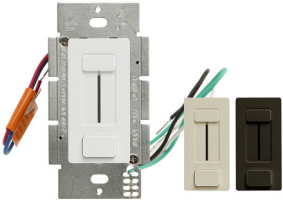

Product Item Numbers

Schluter®-KERDI-BOARD-SNLT				Niche with white LED
Item No.	Height	Width	Depth	Shelf
KB 12 SNLT 1 WW	305 mm - 12"	305 mm - 12"	89 mm - 3-1/2"	-
KB 12 SNLT 2 WW	508 mm - 20"	305 mm - 12"	89 mm - 3-1/2"	-
KB 12 SNLT 3 WW	711 mm - 28"	305 mm - 12"	89 mm - 3-1/2"	1

Schluter®-LIPROTEC-CW				Cable for LIPROTEC white LED system
Item No.	Length	Gauge	Conductors	
LT CW / 4M	4 m - 13' 1-1/2"	20AWG	2	
LT CW / 8M	8 m - 26' 3"	20AWG	2	
LT CW / 15M	15 m - 49' 2-1/2"	20AWG	2	

Schluter®-LIPROTEC-ECX				LED driver and dimmer
Item No.	Input	Output	Power	
LT ECX 1W	120V AC	24V DC	60W	

Schluter®-LIPROTEC-ECD				Dimmable LED driver
Item No.	Input	Output	Power	
LT ECD 1W	120V AC	24V DC	24W	