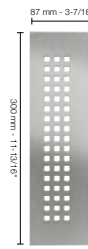

Schluter®-SHELF-N - FLORAL	
Item No.	Finish
SNS1 D5 EB	Brushed stainless steel
SNS1 D5 MBW	Matte white
SNS1 D5 TSI	Ivory
SNS1 D5 TSBG	Greige
SNS1 D5 TSC	Cream
SNS1 D5 TSOB	Bronze
SNS1 D5 TSSG	Stone grey
SNS1 D5 TSG	Pewter
SNS1 D5 TSDA	Dark anthracite
SNS1 D5 MGS	Matte black

Schluter®-SHELF-N - CURVE	
Item No.	Finish
SNS1 D6 EB	Brushed stainless steel
SNS1 D6 MBW	Matte white
SNS1 D6 TSI	Ivory
SNS1 D6 TSBG	Greige
SNS1 D6 TSC	Cream
SNS1 D6 TSOB	Bronze
SNS1 D6 TSSG	Stone grey
SNS1 D6 TSG	Pewter
SNS1 D6 TSDA	Dark anthracite
SNS1 D6 MGS	Matte black

Schluter®-SHELF-N - PURE	
Item No.	Finish
SNS1 D7 EB	Brushed stainless steel
SNS1 D7 MBW	Matte white
SNS1 D7 TSI	Ivory
SNS1 D7 TSBG	Greige
SNS1 D7 TSC	Cream
SNS1 D7 TSOB	Bronze
SNS1 D7 TSSG	Stone grey
SNS1 D7 TSG	Pewter
SNS1 D7 TSDA	Dark anthracite
SNS1 D7 MGS	Matte black