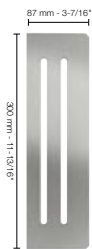

Schluter®-SHELF-N - FLORAL	
Item No.	Finish
SNS1 D5 EB	Brushed stainless steel
SNS1 D5 MBW	Matte white
SNS1 D5 TSI	Ivory
SNS1 D5 TSBG	Greige
SNS1 D5 TSC	Cream
SNS1 D5 TSOB	Bronze
SNS1 D5 TSSG	Stone grey
SNS1 D5 TSG	Pewter
SNS1 D5 TSDA	Dark anthracite
SNS1 D5 MGS	Matte black

Schluter®-SHELF-N - CURVE	
Item No.	Finish
SNS1 D6 EB	Brushed stainless steel
SNS1 D6 MBW	Matte white
SNS1 D6 TSI	Ivory
SNS1 D6 TSBG	Greige
SNS1 D6 TSC	Cream
SNS1 D6 TSOB	Bronze
SNS1 D6 TSSG	Stone grey
SNS1 D6 TSG	Pewter
SNS1 D6 TSDA	Dark anthracite
SNS1 D6 MGS	Matte black

Schluter®-SHELF-N - PURE	
Item No.	Finish
SNS1 D7 EB	Brushed stainless steel
SNS1 D7 MBW	Matte white
SNS1 D7 TSI	Ivory
SNS1 D7 TSBG	Greige
SNS1 D7 TSC	Cream
SNS1 D7 TSOB	Bronze
SNS1 D7 TSSG	Stone grey
SNS1 D7 TSG	Pewter
SNS1 D7 TSDA	Dark anthracite
SNS1 D7 MGS	Matte black