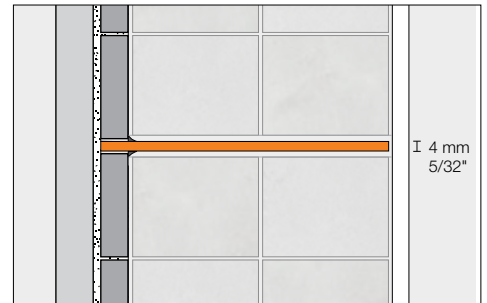

17.1 Schluter®-SHELF-N

Niche shelf

Schluter®-SHELF-N - FLORAL	
Item No.	Finish
SNS1 D5 EB	Brushed stainless steel
SNS1 D5 MBW	Matte white
SNS1 D5 TSI	Ivory
SNS1 D5 TSBG	Greige
SNS1 D5 TSC	Cream
SNS1 D5 TSOB	Bronze
SNS1 D5 TSSG	Stone grey
SNS1 D5 TSG	Pewter
SNS1 D5 TSDA	Dark anthracite
SNS1 D5 MGS	Matte black

Schluter®-SHELF-N - CURVE	
Item No.	Finish
SNS1 D6 EB	Brushed stainless steel
SNS1 D6 MBW	Matte white
SNS1 D6 TSI	Ivory
SNS1 D6 TSBG	Greige
SNS1 D6 TSC	Cream
SNS1 D6 TSOB	Bronze
SNS1 D6 TSSG	Stone grey
SNS1 D6 TSG	Pewter
SNS1 D6 TSDA	Dark anthracite
SNS1 D6 MGS	Matte black

Schluter®-SHELF-N - PURE	
Item No.	Finish
SNS1 D7 EB	Brushed stainless steel
SNS1 D7 MBW	Matte white
SNS1 D7 TSI	Ivory
SNS1 D7 TSBG	Greige
SNS1 D7 TSC	Cream
SNS1 D7 TSOB	Bronze
SNS1 D7 TSSG	Stone grey
SNS1 D7 TSG	Pewter
SNS1 D7 TSDA	Dark anthracite
SNS1 D7 MGS	Matte black