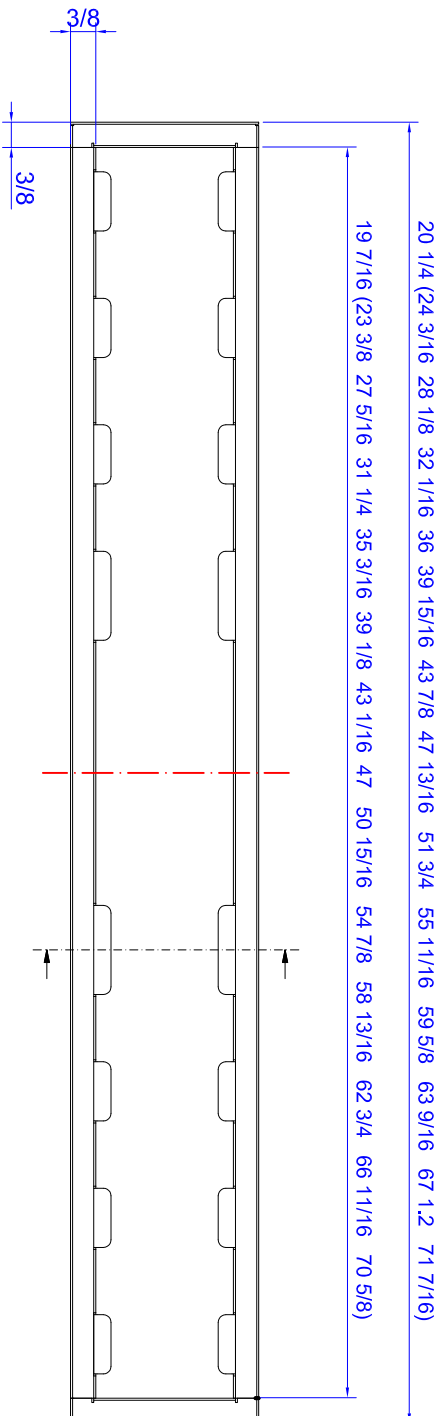

Schluter® - KERDI-LINE

Grate Frame

Top view

Cross sections

3/4" Height

1 3/16" Height

Side view 3/4" height

Side view 1 3/16" height