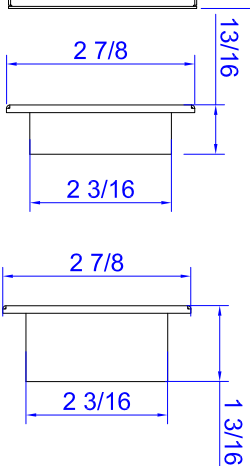

Schluter® - KERDI-LINE

Grate Frame

Top view

Cross sections

3/4" Height

1 3/16" Height

Side view 3/4" height

Side view 1 3/16" height