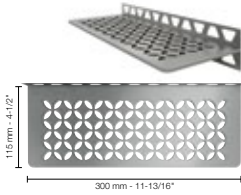

17.1 Schluter®-SHELF-W

Wall shelf

Schluter®-SHELF-W - FLORAL	
Item No.	Finish
SNS1 D5 EB	Brushed stainless steel
SNS1 D5 MBW	Matte white
SNS1 D5 TSI	Ivory
SNS1 D5 TSBG	Greige
SNS1 D5 TSC	Cream
SNS1 D5 TSOB	Bronze
SNS1 D5 TSSG	Stone grey
SNS1 D5 TSG	Pewter
SNS1 D5 TSDA	Dark anthracite
SNS1 D5 MGS	Matte black

Schluter®-SHELF-W - CURVE	
Item No.	Finish
SNS1 D6 EB	Brushed stainless steel
SNS1 D6 MBW	Matte white
SNS1 D6 TSI	Ivory
SNS1 D6 TSBG	Greige
SNS1 D6 TSC	Cream
SNS1 D6 TSOB	Bronze
SNS1 D6 TSSG	Stone grey
SNS1 D6 TSG	Pewter
SNS1 D6 TSDA	Dark anthracite
SNS1 D6 MGS	Matte black