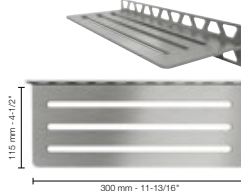

Schluter®-SHELF-W - WAVE	
Item No.	Finish
SWS1 D10 EB	Brushed stainless steel
SWS1 D10 MBW	Matte white
SWS1 D10 TSI	Ivory
SWS1 D10 TSBG	Greige
SWS1 D10 TSC	Cream
SWS1 D10 TSOB	Bronze
SWS1 D10 TSSG	Stone grey
SWS1 D10 TSG	Pewter
SWS1 D10 TSDA	Dark anthracite
SWS1 D10 MGS	Matte black

Schluter®-SHELF-W - SQUARE	
Item No.	Finish
SWS1 D3 EB	Brushed stainless steel
SWS1 D3 MBW	Matte white
SWS1 D3 TSI	Ivory
SWS1 D3 TSBG	Greige
SWS1 D3 TSC	Cream
SWS1 D3 TSOB	Bronze
SWS1 D3 TSSG	Stone grey
SWS1 D3 TSG	Pewter
SWS1 D3 TSDA	Dark anthracite
SWS1 D3 MGS	Matte black

Stainless steel

Color-coated aluminum