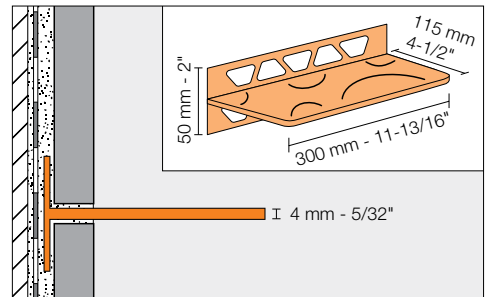

17.1 Schluter®-SHELF-W

Wall shelf

Schluter®-SHELF-W - FLORAL	
Item No.	Finish
SNS1 D5 EB	Brushed stainless steel
SNS1 D5 MBW	Matte white
SNS1 D5 TSI	Ivory
SNS1 D5 TSBG	Greige
SNS1 D5 TSC	Cream
SNS1 D5 TSOB	Bronze
SNS1 D5 TSSG	Stone grey
SNS1 D5 TSG	Pewter
SNS1 D5 TSDA	Dark anthracite
SNS1 D5 MGS	Matte black

Schluter®-SHELF-W - CURVE	
Item No.	Finish
SNS1 D6 EB	Brushed stainless steel
SNS1 D6 MBW	Matte white
SNS1 D6 TSI	Ivory
SNS1 D6 TSBG	Greige
SNS1 D6 TSC	Cream
SNS1 D6 TSOB	Bronze
SNS1 D6 TSSG	Stone grey
SNS1 D6 TSG	Pewter
SNS1 D6 TSDA	Dark anthracite
SNS1 D6 MGS	Matte black

Schluter®-SHELF-W - PURE	
Item No.	Finish
SNS1 D7 EB	Brushed stainless steel
SNS1 D7 MBW	Matte white
SNS1 D7 TSI	Ivory
SNS1 D7 TSBG	Greige
SNS1 D7 TSC	Cream
SNS1 D7 TSOB	Bronze
SNS1 D7 TSSG	Stone grey
SNS1 D7 TSG	Pewter
SNS1 D7 TSDA	Dark anthracite
SNS1 D7 MGS	Matte black

Schluter®-SHELF-W - WAVE	
Item No.	Finish
SWS1 D10 EB	Brushed stainless steel
SWS1 D10 MBW	Matte white
SWS1 D10 TSI	Ivory
SWS1 D10 TSBG	Greige
SWS1 D10 TSC	Cream
SWS1 D10 TSOB	Bronze
SWS1 D10 TSSG	Stone grey
SWS1 D10 TSG	Pewter
SWS1 D10 TSDA	Dark anthracite
SWS1 D10 MGS	Matte black

Schluter®-SHELF-W - SQUARE	
Item No.	Finish
SWS1 D3 EB	Brushed stainless steel
SWS1 D3 MBW	Matte white
SWS1 D3 TSI	Ivory
SWS1 D3 TSBG	Greige
SWS1 D3 TSC	Cream
SWS1 D3 TSOB	Bronze
SWS1 D3 TSSG	Stone grey
SWS1 D3 TSG	Pewter
SWS1 D3 TSDA	Dark anthracite
SWS1 D3 MGS	Matte black

Stainless steel

Color-coated aluminum