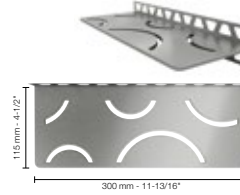

17.1 Schluter®-SHELF-W

Wall shelf

Schluter®-SHELF-W - FLORAL	
Item No.	Finish
SNS1 D5 EB	Brushed stainless steel
SNS1 D5 MBW	Matte white
SNS1 D5 TSI	Ivory
SNS1 D5 TSBG	Greige
SNS1 D5 TSC	Cream
SNS1 D5 TSOB	Bronze
SNS1 D5 TSSG	Stone grey
SNS1 D5 TSG	Pewter
SNS1 D5 TSDA	Dark anthracite
SNS1 D5 MGS	Matte black

Schluter®-SHELF-W - CURVE	
Item No.	Finish
SNS1 D6 EB	Brushed stainless steel
SNS1 D6 MBW	Matte white
SNS1 D6 TSI	Ivory
SNS1 D6 TSBG	Greige
SNS1 D6 TSC	Cream
SNS1 D6 TSOB	Bronze
SNS1 D6 TSSG	Stone grey
SNS1 D6 TSG	Pewter
SNS1 D6 TSDA	Dark anthracite
SNS1 D6 MGS	Matte black