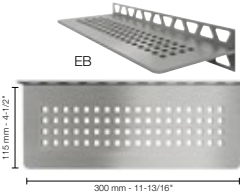

17.1 Schluter®-SHELF-W

Wall shelf

Schluter®-SHELF-W - FLORAL	
Item No.	Finish
SNS1 D5 EB	Brushed stainless steel
SNS1 D5 MBW	Matte white
SNS1 D5 TSI	Ivory
SNS1 D5 TSBG	Greige
SNS1 D5 TSC	Cream
SNS1 D5 TSOB	Bronze
SNS1 D5 TSSG	Stone grey
SNS1 D5 TSG	Pewter
SNS1 D5 TSDA	Dark anthracite
SNS1 D5 MGS	Matte black

Schluter®-SHELF-W - CURVE	
Item No.	Finish
SNS1 D6 EB	Brushed stainless steel
SNS1 D6 MBW	Matte white
SNS1 D6 TSI	Ivory
SNS1 D6 TSBG	Greige
SNS1 D6 TSC	Cream
SNS1 D6 TSOB	Bronze
SNS1 D6 TSSG	Stone grey
SNS1 D6 TSG	Pewter
SNS1 D6 TSDA	Dark anthracite
SNS1 D6 MGS	Matte black

Schluter®-SHELF-W - PURE	
Item No.	Finish
SNS1 D7 EB	Brushed stainless steel
SNS1 D7 MBW	Matte white
SNS1 D7 TSI	Ivory
SNS1 D7 TSBG	Greige
SNS1 D7 TSC	Cream
SNS1 D7 TSOB	Bronze
SNS1 D7 TSSG	Stone grey
SNS1 D7 TSG	Pewter
SNS1 D7 TSDA	Dark anthracite
SNS1 D7 MGS	Matte black