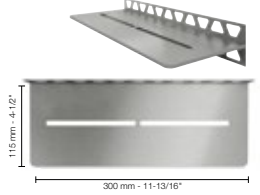

17.1 Schluter®-SHELF-W

Wall shelf

Schluter®-SHELF-W - FLORAL	
Item No.	Finish
SNS1 D5 EB	Brushed stainless steel
SNS1 D5 MBW	Matte white
SNS1 D5 TSI	Ivory
SNS1 D5 TSBG	Greige
SNS1 D5 TSC	Cream
SNS1 D5 TSOB	Bronze
SNS1 D5 TSSG	Stone grey
SNS1 D5 TSG	Pewter
SNS1 D5 TSDA	Dark anthracite
SNS1 D5 MGS	Matte black

Schluter®-SHELF-W - CURVE	
Item No.	Finish
SNS1 D6 EB	Brushed stainless steel
SNS1 D6 MBW	Matte white
SNS1 D6 TSI	Ivory
SNS1 D6 TSBG	Greige
SNS1 D6 TSC	Cream
SNS1 D6 TSOB	Bronze
SNS1 D6 TSSG	Stone grey
SNS1 D6 TSG	Pewter
SNS1 D6 TSDA	Dark anthracite
SNS1 D6 MGS	Matte black