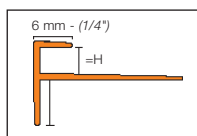

Length supplied: 8' 2-1/2" — 2.5 m

Schluter®-VINPRO-T

W = mm - in.	Item No.		
	Brushed chrome anodized aluminum (ACGB)	Brushed nickel anodized aluminum (ATGB)	Brushed antique bronze anodized aluminum (ABGB)
14 - 17/32	VPT 3/14 ACGB	VPT 3/14 ATGB	VPT 3/14 ABGB

Length supplied: 8' 2-1/2" — 2.5 m

Schluter®-VINPRO-STEP

H = mm - in.	Item No.		
	Brushed chrome anodized aluminum (ACGB)	Brushed nickel anodized aluminum (ATGB)	Brushed antique bronze anodized aluminum (ABGB)
3 - 1/8	VPST 30 ACGB	VPST 30 ATGB	VPST 30 ABGB
4 - 5/32	VPST 40 ACGB	VPST 40 ATGB	VPST 40 ABGB
5 - 3/16	VPST 50 ACGB	VPST 50 ATGB	VPST 50 ABGB
6 - 1/4	VPST 60 ACGB	VPST 60 ATGB	VPST 60 ABGB

Length supplied: 8' 2-1/2" — 2.5 m

Schluter®-VINPRO-U

H = mm - in.	Item No.		
	Brushed chrome anodized aluminum (ACGB)	Brushed nickel anodized aluminum (ATGB)	Brushed antique bronze anodized aluminum (ABGB)
3 - 1/8	VPU 30 ACGB	VPU 30 ATGB	VPU 30 ABGB
4 - 5/32	VPU 40 ACGB	VPU 40 ATGB	VPU 40 ABGB
5 - 3/16	VPU 50 ACGB	VPU 50 ATGB	VPU 50 ABGB
6 - 1/4	VPU 60 ACGB	VPU 60 ATGB	VPU 60 ABGB

Length supplied: 8' 2-1/2" — 2.5 m

Diagram Values

H = mm - po.	B = mm - po.
3 - 1/8	8 - 5/16
4 - 5/32	9.5 - 3/8
5 - 3/16	11.5 - 29/64
6 - 1/4	13 - 33/64

Schluter®-VINPRO-RO

H = mm - in.	Item No.		
	Brushed chrome anodized aluminum (ACGB)	Brushed nickel anodized aluminum (ATGB)	Brushed antique bronze anodized aluminum (ABGB)
3 - 1/8	VPRO 30 ACGB	VPRO 30 ATGB	VPRO 30 ABGB
4 - 5/32	VPRO 40 ACGB	VPRO 40 ATGB	VPRO 40 ABGB
5 - 3/16	VPRO 50 ACGB	VPRO 50 ATGB	VPRO 50 ABGB
6 - 1/4	VPRO 60 ACGB	VPRO 60 ATGB	VPRO 60 ABGB