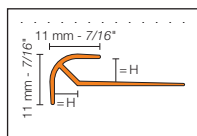

Length supplied: 8' 2-1/2" — 2.5 m

Schluter®-VINPRO-T

W = mm - in.	Item No.		
	Brushed chrome anodized aluminum (ACGB)	Brushed nickel anodized aluminum (ATGB)	Brushed antique bronze anodized aluminum (ABGB)
14 - 17/32	VPT 3/14 ACGB	VPT 3/14 ATGB	VPT 3/14 ABGB

Length supplied: 8' 2-1/2" — 2.5 m

Schluter®-VINPRO-STEP

H = mm - in.	Item No.		
	Brushed chrome anodized aluminum (ACGB)	Brushed nickel anodized aluminum (ATGB)	Brushed antique bronze anodized aluminum (ABGB)
3 - 1/8	VPST 30 ACGB	VPST 30 ATGB	VPST 30 ABGB
4 - 5/32	VPST 40 ACGB	VPST 40 ATGB	VPST 40 ABGB
5 - 3/16	VPST 50 ACGB	VPST 50 ATGB	VPST 50 ABGB
6 - 1/4	VPST 60 ACGB	VPST 60 ATGB	VPST 60 ABGB

Length supplied: 8' 2-1/2" — 2.5 m

Schluter®-VINPRO-U

H = mm - in.	Item No.		
	Brushed chrome anodized aluminum (ACGB)	Brushed nickel anodized aluminum (ATGB)	Brushed antique bronze anodized aluminum (ABGB)
3 - 1/8	VPU 30 ACGB	VPU 30 ATGB	VPU 30 ABGB
4 - 5/32	VPU 40 ACGB	VPU 40 ATGB	VPU 40 ABGB
5 - 3/16	VPU 50 ACGB	VPU 50 ATGB	VPU 50 ABGB
6 - 1/4	VPU 60 ACGB	VPU 60 ATGB	VPU 60 ABGB

Length supplied: 8' 2-1/2" — 2.5 m

Diagram Values

H = mm - po.	B = mm - po.
3 - 1/8	8 - 5/16
4 - 5/32	9.5 - 3/8
5 - 3/16	11.5 - 29/64
6 - 1/4	13 - 33/64

Schluter®-VINPRO-RO

H = mm - in.	Item No.		
	Brushed chrome anodized aluminum (ACGB)	Brushed nickel anodized aluminum (ATGB)	Brushed antique bronze anodized aluminum (ABGB)
3 - 1/8	VPRO 30 ACGB	VPRO 30 ATGB	VPRO 30 ABGB
4 - 5/32	VPRO 40 ACGB	VPRO 40 ATGB	VPRO 40 ABGB
5 - 3/16	VPRO 50 ACGB	VPRO 50 ATGB	VPRO 50 ABGB
6 - 1/4	VPRO 60 ACGB	VPRO 60 ATGB	VPRO 60 ABGB