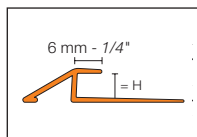

Length supplied: 8' 2-1/2" — 2.5 m

Schluter®-VINPRO-T

W = mm - in.	Item No.		
	Brushed chrome anodized aluminum (ACGB)	Brushed nickel anodized aluminum (ATGB)	Brushed antique bronze anodized aluminum (ABGB)
14 - 17/32	VPT 3/14 ACGB	VPT 3/14 ATGB	VPT 3/14 ABGB

Length supplied: 8' 2-1/2" — 2.5 m

Schluter®-VINPRO-STEP

H = mm - in.	Item No.		
	Brushed chrome anodized aluminum (ACGB)	Brushed nickel anodized aluminum (ATGB)	Brushed antique bronze anodized aluminum (ABGB)
3 - 1/8	VPST 30 ACGB	VPST 30 ATGB	VPST 30 ABGB
4 - 5/32	VPST 40 ACGB	VPST 40 ATGB	VPST 40 ABGB
5 - 3/16	VPST 50 ACGB	VPST 50 ATGB	VPST 50 ABGB
6 - 1/4	VPST 60 ACGB	VPST 60 ATGB	VPST 60 ABGB

Length supplied: 8' 2-1/2" — 2.5 m

Schluter®-VINPRO-U

H = mm - in.	Item No.		
	Brushed chrome anodized aluminum (ACGB)	Brushed nickel anodized aluminum (ATGB)	Brushed antique bronze anodized aluminum (ABGB)
3 - 1/8	VPU 30 ACGB	VPU 30 ATGB	VPU 30 ABGB
4 - 5/32	VPU 40 ACGB	VPU 40 ATGB	VPU 40 ABGB
5 - 3/16	VPU 50 ACGB	VPU 50 ATGB	VPU 50 ABGB
6 - 1/4	VPU 60 ACGB	VPU 60 ATGB	VPU 60 ABGB

Length supplied: 8' 2-1/2" — 2.5 m

Diagram Values

H = mm - po.	B = mm - po.
3 - 1/8	8 - 5/16
4 - 5/32	9.5 - 3/8
5 - 3/16	11.5 - 29/64
6 - 1/4	13 - 33/64

Schluter®-VINPRO-RO

H = mm - in.	Item No.		
	Brushed chrome anodized aluminum (ACGB)	Brushed nickel anodized aluminum (ATGB)	Brushed antique bronze anodized aluminum (ABGB)
3 - 1/8	VPRO 30 ACGB	VPRO 30 ATGB	VPRO 30 ABGB
4 - 5/32	VPRO 40 ACGB	VPRO 40 ATGB	VPRO 40 ABGB
5 - 3/16	VPRO 50 ACGB	VPRO 50 ATGB	VPRO 50 ABGB
6 - 1/4	VPRO 60 ACGB	VPRO 60 ATGB	VPRO 60 ABGB