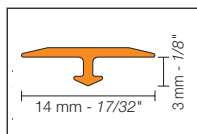

Length supplied: 8' 2-1/2" — 2.5 m

Schluter®-VINPRO-T

W = mm - in.	Item No.		
	Brushed chrome anodized aluminum (ACGB)	Brushed nickel anodized aluminum (ATGB)	Brushed antique bronze anodized aluminum (ABGB)
14 - 17/32	VPT 3/14 ACGB	VPT 3/14 ATGB	VPT 3/14 ABGB

Length supplied: 8' 2-1/2" — 2.5 m

Schluter®-VINPRO-STEP

H = mm - in.	Item No.		
	Brushed chrome anodized aluminum (ACGB)	Brushed nickel anodized aluminum (ATGB)	Brushed antique bronze anodized aluminum (ABGB)
3 - 1/8	VPST 30 ACGB	VPST 30 ATGB	VPST 30 ABGB
4 - 5/32	VPST 40 ACGB	VPST 40 ATGB	VPST 40 ABGB
5 - 3/16	VPST 50 ACGB	VPST 50 ATGB	VPST 50 ABGB
6 - 1/4	VPST 60 ACGB	VPST 60 ATGB	VPST 60 ABGB

Length supplied: 8' 2-1/2" — 2.5 m

Schluter®-VINPRO-U

H = mm - in.	Item No.		
	Brushed chrome anodized aluminum (ACGB)	Brushed nickel anodized aluminum (ATGB)	Brushed antique bronze anodized aluminum (ABGB)
3 - 1/8	VPU 30 ACGB	VPU 30 ATGB	VPU 30 ABGB
4 - 5/32	VPU 40 ACGB	VPU 40 ATGB	VPU 40 ABGB
5 - 3/16	VPU 50 ACGB	VPU 50 ATGB	VPU 50 ABGB
6 - 1/4	VPU 60 ACGB	VPU 60 ATGB	VPU 60 ABGB

Length supplied: 8' 2-1/2" — 2.5 m

Diagram Values

H = mm - po.	B = mm - po.
3 - 1/8	8 - 5/16
4 - 5/32	9.5 - 3/8
5 - 3/16	11.5 - 29/64
6 - 1/4	13 - 33/64

Schluter®-VINPRO-RO

H = mm - in.	Item No.		
	Brushed chrome anodized aluminum (ACGB)	Brushed nickel anodized aluminum (ATGB)	Brushed antique bronze anodized aluminum (ABGB)
3 - 1/8	VPRO 30 ACGB	VPRO 30 ATGB	VPRO 30 ABGB
4 - 5/32	VPRO 40 ACGB	VPRO 40 ATGB	VPRO 40 ABGB
5 - 3/16	VPRO 50 ACGB	VPRO 50 ATGB	VPRO 50 ABGB
6 - 1/4	VPRO 60 ACGB	VPRO 60 ATGB	VPRO 60 ABGB