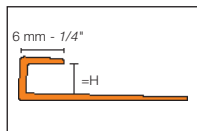

Product Item Numbers

Schluter®-VINPRO-S

H = mm - in.	Item No.		
	Brushed chrome anodized aluminum (ACGB)	Brushed nickel anodized aluminum (ATGB)	Brushed antique bronze anodized aluminum (ABGB)
3 - 1/8	VPS 30 ACGB	VPS 30 ATGB	VPS 30 ABGB
4 - 5/32	VPS 40 ACGB	VPS 40 ATGB	VPS 40 ABGB
5 - 3/16	VPS 50 ACGB	VPS 50 ATGB	VPS 50 ABGB
6 - 1/4	VPS 60 ACGB	VPS 60 ATGB	VPS 60 ABGB

Length supplied: 8' 2-1/2" — 2.5 m