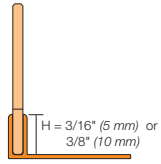

Item No.	Height	Length
SPWSK 52 AE/100	5/16" - 8 mm	39" - 1 m
SPWSK 52 AE	5/16" - 8 mm	8' 2-1/2" - 2.5 m

14.2 Schluter®-SHOWERPROFILE-WSC Semi-circular lip insert

Item No.	Height	Length
SPWSC 16 GS/100	5/16" - 8 mm	39" - 1 m
SPWSC 16 GS	5/16" - 8 mm	8' 2-1/2" - 2.5 m

14.2 Schluter®-SHOWERPROFILE-WSL Straight lip insert

Item No.	Height	Length
SPWSL 30 T/100	5/16" - 8 mm	39" - 1 m
SPWSL 30 T	5/16" - 8 mm	8' 2-1/2" - 2.5 m

14.2 Schluter®-SHOWERPROFILE-WSK-EK End cap

Item No.	Height
EK/SPWSK 52 AE	5/16" - 8 mm

14.1 Schluter®-SHOWERPROFILE-SA Two-part tapered edging profile

Item No.	H = in. - mm	H ₁ = in. - mm	H ₂ = in. - mm
L = 47-1/4" - 1.2 m			
SPSA 50 EB/120	3/16 - 5	1/4 - 6	1-3/16 - 30
L = 63" - 1.6 m			
SPSA 50 EB/160	3/16 - 5	1/4 - 6	1-1/2 - 38
L = 78-3/4" - 2 m			
SPSA 50 EB/200	3/16 - 5	1/4 - 6	1-13/16 - 46

14.1 Schluter®-SHOWERPROFILE-SB Two-part tapered edging profile

Item No.	H = in. - mm	H ₁ = in. - mm	H ₂ = in. - mm
L = 47-1/4" - 1.2 m			
SPSB 100 EB/120	3/8 - 10	3/8 - 10	1-11/32 - 34
SPSB 125 EB/120	1/2 - 12.5	3/8 - 10	1-11/32 - 34
L = 63" - 1.6 m			
SPSB 100 EB/160	3/8 - 10	3/8 - 10	1-21/32 - 42
SPSB 125 EB/160	1/2 - 12.5	3/8 - 10	1-21/32 - 42
L = 78-3/4" - 2 m			
SPSB 100 EB/200	3/8 - 10	3/8 - 10	2 - 50
SPSB 125 EB/200	1/2 - 12.5	3/8 - 10	2 - 50