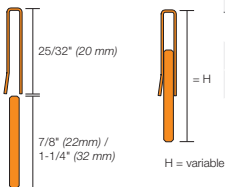

14.1 Schluter®-SHOWERPROFILE-SB Two-part tapered edging profile

Item No.	H = in. - mm	H₁ = in. - mm	H₂ = in. - mm
L = 47-1/4" - 1.2 m			
SPSB 100 EB/120	3/8 - 10	3/8 - 10	1-11/32 - 34
SPSB 125 EB/120	1/2 - 12.5	3/8 - 10	1-11/32 - 34
L = 63" - 1.6 m			
SPSB 100 EB/160	3/8 - 10	3/8 - 10	1-21/32 - 42
SPSB 125 EB/160	1/2 - 12.5	3/8 - 10	1-21/32 - 42
L = 78-3/4" - 2 m			
SPSB 100 EB/200	3/8 - 10	3/8 - 10	2 - 50
SPSB 125 EB/200	1/2 - 12.5	3/8 - 10	2 - 50

Note: Other sizes available. Contact Customer Service for price and availability.