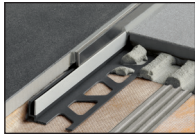

Item No.	Height	Length
SPWSK 52 AE/100	5/16" - 8 mm	39" - 1 m
SPWSK 52 AE	5/16" - 8 mm	8' 2-1/2" - 2.5 m

14.2 Schluter®-SHOWERPROFILE-WSC Semi-circular lip insert

Item No.	Height	Length
SPWSC 16 GS/100	5/16" - 8 mm	39" - 1 m
SPWSC 16 GS	5/16" - 8 mm	8' 2-1/2" - 2.5 m

14.1 Schluter®-SHOWERPROFILE-SA Two-part tapered edging profile

Item No.	H = in. - mm	H ₁ = in. - mm	H ₂ = in. - mm
L = 47-1/4" - 1.2 m			
SPSA 50 EB/120	3/16 - 5	1/4 - 6	1-3/16 - 30
L = 63" - 1.6 m			
SPSA 50 EB/160	3/16 - 5	1/4 - 6	1-1/2 - 38
L = 78-3/4" - 2 m			
SPSA 50 EB/200	3/16 - 5	1/4 - 6	1-13/16 - 46