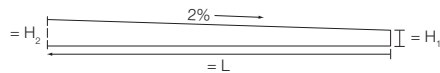

14.1 Schluter®-SHOWERPROFILE-SB Two-part tapered edging profile

Item No.	H = in. - mm	H₁ = in. - mm	H₂ = in. - mm
L = 47-1/4" - 1.2 m			
SPSB 100 EB/120	3/8 - 10	3/8 - 10	1-11/32 - 34
SPSB 125 EB/120	1/2 - 12.5	3/8 - 10	1-11/32 - 34
L = 63" - 1.6 m			
SPSB 100 EB/160	3/8 - 10	3/8 - 10	1-21/32 - 42
SPSB 125 EB/160	1/2 - 12.5	3/8 - 10	1-21/32 - 42
L = 78-3/4" - 2 m			
SPSB 100 EB/200	3/8 - 10	3/8 - 10	2 - 50
SPSB 125 EB/200	1/2 - 12.5	3/8 - 10	2 - 50

Note: Other sizes available. Contact Customer Service for price and availability.