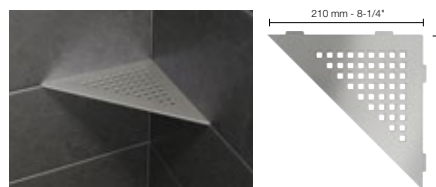

Schluter®-SHELF-E - SQUARE	
Item No.	Finish
SES1 D3 EB	Brushed stainless steel
SES1 D3 MBW	Matte white
SES1 D3 TSI	Ivory
SES1 D3 TSBG	Greige
SES1 D3 TSC	Cream
SES1 D3 TSOB	Bronze
SES1 D3 TSSG	Stone grey
SES1 D3 TSG	Pewter
SES1 D3 TSDA	Dark anthracite
SES1 D3 MGS	Matte black