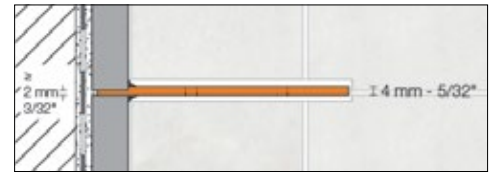

Schluter®-SHELF-E - WAVE	
Item No.	Finish
SES3 D10 EB	Brushed stainless steel
SES3 D10 MBW	Matte white
SES3 D10 TSI	Ivory
SES3 D10 TSBG	Greige
SES3 D10 TSC	Cream
SES3 D10 TSOB	Bronze
SES3 D10 TSSG	Stone grey
SES3 D10 TSG	Pewter
SES3 D10 TSDA	Dark anthracite
SES3 D10 MGS	Matte black

Schluter®-SHELF-E - SQUARE	
Item No.	Finish
SES3 D3 EB	Brushed stainless steel
SES3 D3 MBW	Matte white
SES3 D3 TSI	Ivory
SES3 D3 TSBG	Greige
SES3 D3 TSC	Cream
SES3 D3 TSOB	Bronze
SES3 D3 TSSG	Stone grey
SES3 D3 TSG	Pewter
SES3 D3 TSDA	Dark anthracite
SES3 D3 MGS	Matte black

Stainless steel

Color-coated aluminum