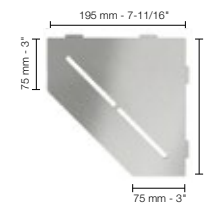

Stainless steel

Color-coated aluminum

17.1 Schluter®-SHELF-E

Pentagonal corner shelf

Schluter®-SHELF-E - FLORAL	
Item No.	Finish
SES2 D5 EB	Brushed stainless steel
SES2 D5 MBW	Matte white
SES2 D5 TSI	Ivory
SES2 D5 TSBG	Greige
SES2 D5 TSC	Cream
SES2 D5 TSOB	Bronze
SES2 D5 TSSG	Stone grey
SES2 D5 TSG	Pewter
SES2 D5 TSDA	Dark anthracite
SES2 D5 MGS	Matte black