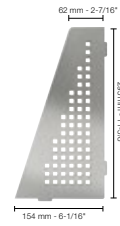

Schluter®-SHELF-E - FLORAL	
Item No.	Finish
SES3 D5 EB	Brushed stainless steel
SES3 D5 MBW	Matte white
SES3 D5 TSI	Ivory
SES3 D5 TSBG	Greige
SES3 D5 TSC	Cream
SES3 D5 TSOB	Bronze
SES3 D5 TSSG	Stone grey
SES3 D5 TSG	Pewter
SES3 D5 TSDA	Dark anthracite
SES3 D5 MGS	Matte black

Schluter®-SHELF-E - CURVE	
Item No.	Finish
SES3 D6 EB	Brushed stainless steel
SES3 D6 MBW	Matte white
SES3 D6 TSI	Ivory
SES3 D6 TSBG	Greige
SES3 D6 TSC	Cream
SES3 D6 TSOB	Bronze
SES3 D6 TSSG	Stone grey
SES3 D6 TSG	Pewter
SES3 D6 TSDA	Dark anthracite
SES3 D6 MGS	Matte black

Schluter®-SHELF-E - PURE	
Item No.	Finish
SES3 D7 EB	Brushed stainless steel
SES3 D7 MBW	Matte white
SES3 D7 TSI	Ivory
SES3 D7 TSBG	Greige
SES3 D7 TSC	Cream
SES3 D7 TSOB	Bronze
SES3 D7 TSSG	Stone grey
SES3 D7 TSG	Pewter
SES3 D7 TSDA	Dark anthracite
SES3 D7 MGS	Matte black