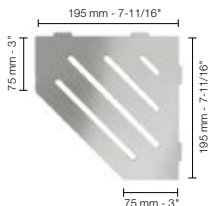

Schluter®-SHELF-E - WAVE	
Item No.	Finish
SES2 D10 EB	Brushed stainless steel
SES2 D10 MBW	Matte white
SES2 D10 TSI	Ivory
SES2 D10 TSBG	Greige
SES2 D10 TSC	Cream
SES2 D10 TSOB	Bronze
SES2 D10 TSSG	Stone grey
SES2 D10 TSG	Pewter
SES2 D10 TSDA	Dark anthracite
SES2 D10 MGS	Matte black

Schluter®-SHELF-E - SQUARE	
Item No.	Finish
SES2 D3 EB	Brushed stainless steel
SES2 D3 MBW	Matte white
SES2 D3 TSI	Ivory
SES2 D3 TSBG	Greige
SES2 D3 TSC	Cream
SES2 D3 TSOB	Bronze
SES2 D3 TSSG	Stone grey
SES2 D3 TSG	Pewter
SES2 D3 TSDA	Dark anthracite
SES2 D3 MGS	Matte black

Stainless steel

Color-coated aluminum