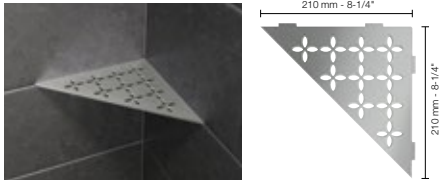

17.1 Schluter®-SHELF-E

Triangular corner shelf

Schluter®-SHELF-E - FLORAL	
Item No.	Finish
SES1 D5 EB	Brushed stainless steel
SES1 D5 MBW	Matte white
SES1 D5 TSI	Ivory
SES1 D5 TSBG	Greige
SES1 D5 TSC	Cream
SES1 D5 TSOB	Bronze
SES1 D5 TSSG	Stone grey
SES1 D5 TSG	Pewter
SES1 D5 TSDA	Dark anthracite
SES1 D5 MGS	Matte black

Schluter®-SHELF-E - CURVE	
Item No.	Finish
SES1 D6 EB	Brushed stainless steel
SES1 D6 MBW	Matte white
SES1 D6 TSI	Ivory
SES1 D6 TSBG	Greige
SES1 D6 TSC	Cream
SES1 D6 TSOB	Bronze
SES1 D6 TSSG	Stone grey
SES1 D6 TSG	Pewter
SES1 D6 TSDA	Dark anthracite
SES1 D6 MGS	Matte black