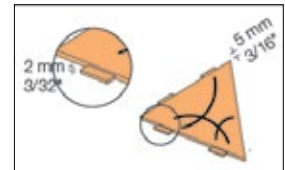

Stainless steel

Color-coated aluminum