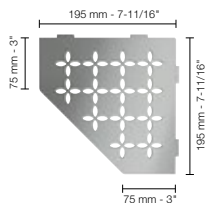

Schluter®-SHELF-E - SQUARE	
Item No.	Finish
SES1 D3 EB	Brushed stainless steel
SES1 D3 MBW	Matte white
SES1 D3 TSI	Ivory
SES1 D3 TSBG	Greige
SES1 D3 TSC	Cream
SES1 D3 TSOB	Bronze
SES1 D3 TSSG	Stone grey
SES1 D3 TSG	Pewter
SES1 D3 TSDA	Dark anthracite
SES1 D3 MGS	Matte black

Stainless steel

Color-coated aluminum

17.1 Schluter®-SHELF-E

Pentagonal corner shelf

Schluter®-SHELF-E - FLORAL	
Item No.	Finish
SES2 D5 EB	Brushed stainless steel
SES2 D5 MBW	Matte white
SES2 D5 TSI	Ivory
SES2 D5 TSBG	Greige
SES2 D5 TSC	Cream
SES2 D5 TSOB	Bronze
SES2 D5 TSSG	Stone grey
SES2 D5 TSG	Pewter
SES2 D5 TSDA	Dark anthracite
SES2 D5 MGS	Matte black