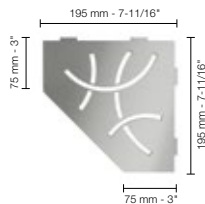

Stainless steel

Color-coated aluminum

17.1 Schluter®-SHELF-E

Pentagonal corner shelf

Schluter®-SHELF-E - FLORAL	
Item No.	Finish
SES2 D5 EB	Brushed stainless steel
SES2 D5 MBW	Matte white
SES2 D5 TSI	Ivory
SES2 D5 TSBG	Greige
SES2 D5 TSC	Cream
SES2 D5 TSOB	Bronze
SES2 D5 TSSG	Stone grey
SES2 D5 TSG	Pewter
SES2 D5 TSDA	Dark anthracite
SES2 D5 MGS	Matte black