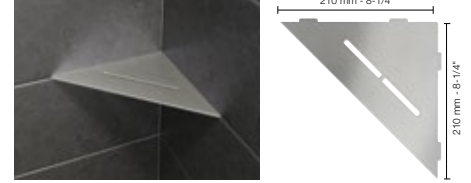

17.1 Schluter®-SHELF-E

Triangular corner shelf

Schluter®-SHELF-E - FLORAL	
Item No.	Finish
SES1 D5 EB	Brushed stainless steel
SES1 D5 MBW	Matte white
SES1 D5 TSI	Ivory
SES1 D5 TSBG	Greige
SES1 D5 TSC	Cream
SES1 D5 TSOB	Bronze
SES1 D5 TSSG	Stone grey
SES1 D5 TSG	Pewter
SES1 D5 TSDA	Dark anthracite
SES1 D5 MGS	Matte black

Schluter®-SHELF-E - CURVE	
Item No.	Finish
SES1 D6 EB	Brushed stainless steel
SES1 D6 MBW	Matte white
SES1 D6 TSI	Ivory
SES1 D6 TSBG	Greige
SES1 D6 TSC	Cream
SES1 D6 TSOB	Bronze
SES1 D6 TSSG	Stone grey
SES1 D6 TSG	Pewter
SES1 D6 TSDA	Dark anthracite
SES1 D6 MGS	Matte black

Schluter®-SHELF-E - PURE	
Item No.	Finish
SES1 D7 EB	Brushed stainless steel
SES1 D7 MBW	Matte white
SES1 D7 TSI	Ivory
SES1 D7 TSBG	Greige
SES1 D7 TSC	Cream
SES1 D7 TSOB	Bronze
SES1 D7 TSSG	Stone grey
SES1 D7 TSG	Pewter
SES1 D7 TSDA	Dark anthracite
SES1 D7 MGS	Matte black