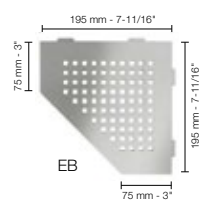

Schluter®-SHELF-E - WAVE	
Item No.	Finish
SES2 D10 EB	Brushed stainless steel
SES2 D10 MBW	Matte white
SES2 D10 TSI	Ivory
SES2 D10 TSBG	Greige
SES2 D10 TSC	Cream
SES2 D10 TSOB	Bronze
SES2 D10 TSSG	Stone grey
SES2 D10 TSG	Pewter
SES2 D10 TSDA	Dark anthracite
SES2 D10 MGS	Matte black

Schluter®-SHELF-E - SQUARE	
Item No.	Finish
SES2 D3 EB	Brushed stainless steel
SES2 D3 MBW	Matte white
SES2 D3 TSI	Ivory
SES2 D3 TSBG	Greige
SES2 D3 TSC	Cream
SES2 D3 TSOB	Bronze
SES2 D3 TSSG	Stone grey
SES2 D3 TSG	Pewter
SES2 D3 TSDA	Dark anthracite
SES2 D3 MGS	Matte black

Stainless steel

Color-coated aluminum