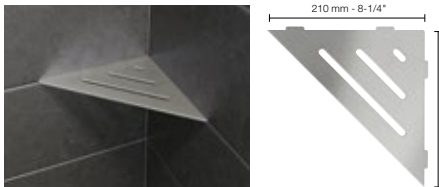

Schluter®-SHELF-E - WAVE	
Item No.	Finish
SES1 D10 EB	Brushed stainless steel
SES1 D10 MBW	Matte white
SES1 D10 TSI	Ivory
SES1 D10 TSBG	Greige
SES1 D10 TSC	Cream
SES1 D10 TSOB	Bronze
SES1 D10 TSSG	Stone grey
SES1 D10 TSG	Pewter
SES1 D10 TSDA	Dark anthracite
SES1 D10 MGS	Matte black