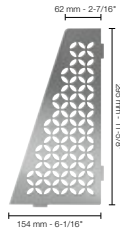

17.1 Schluter®-SHELF-E

Quadrilateral corner shelf