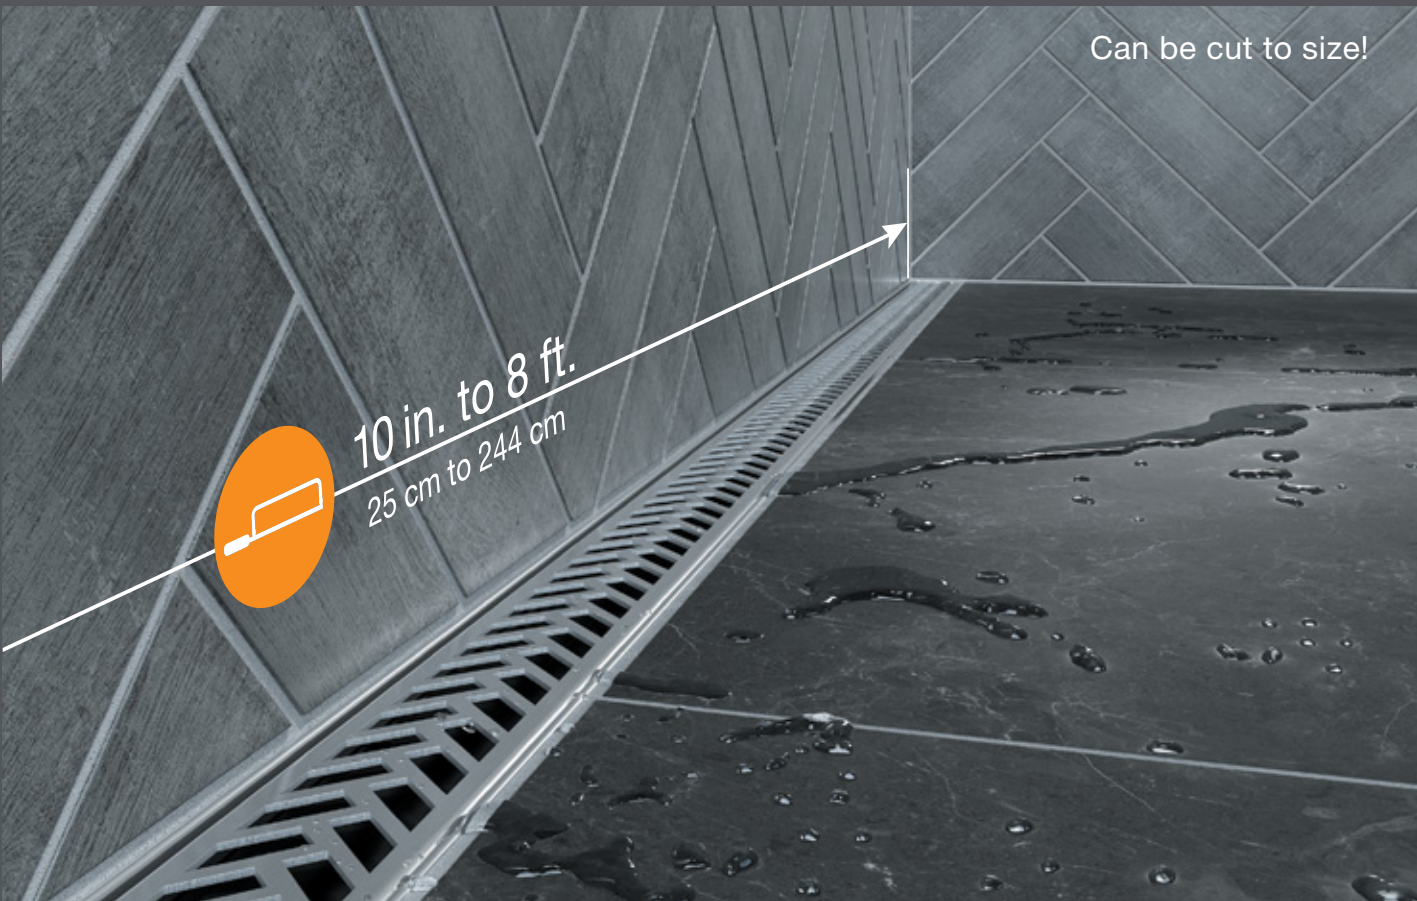

FLORAL

Can be cut to size!

10 in. to 8 ft.
25 cm to 244 cm

Schluter®-KERDI-LINE

Brushed Stainless Steel - EB

PURE

CURVE

FLORAL