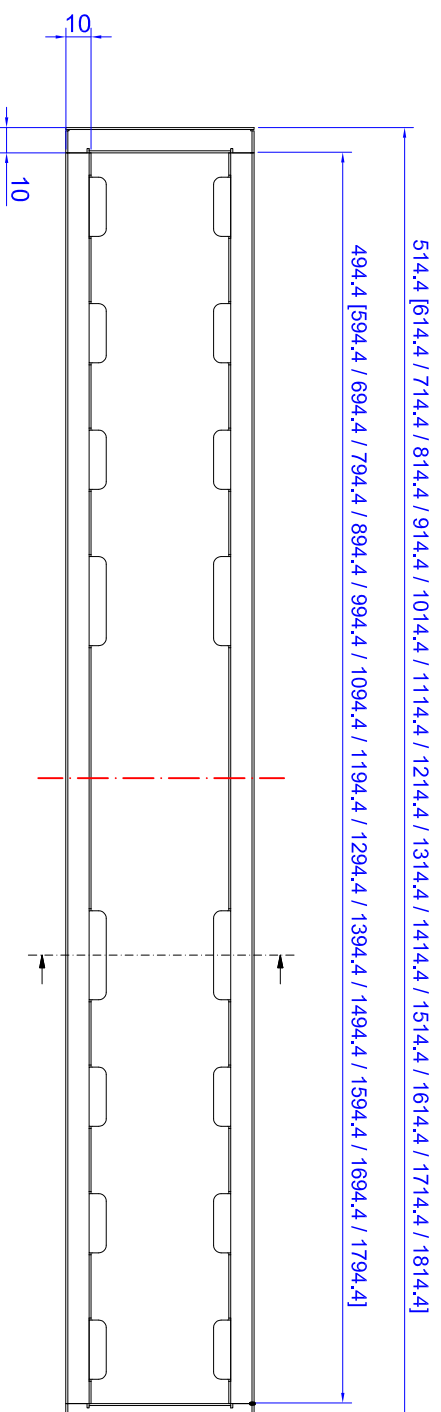

# Schlüter® - KERDI-LINE

Grate Frame (KLAR 19 EB and KLAR 30 EB)

Top view

Cross sections

Side view 19 mm height

Side view 30 mm height (only available in sizes 50 to 120)