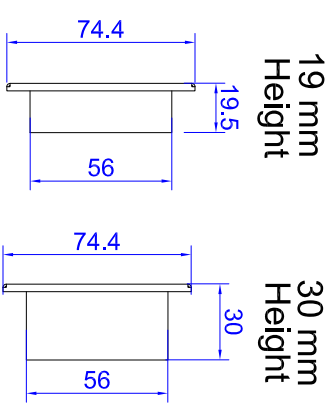

# Schlüter® - KERDI-LINE

Grate Frame (KLAR 19 EB and KLAR 30 EB)

Top view

Cross sections

Side view 19 mm height

Side view 30 mm height (only available in sizes 50 to 120)