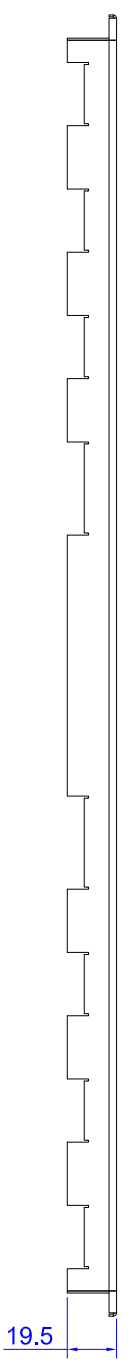

# Schlüter® - KERDI-LINE

Grate Frame (KLAR 19 EB and KLAR 30 EB)

Top view

Cross sections

Side view 19 mm height

Side view 30 mm height (only available in sizes 50 to 120)